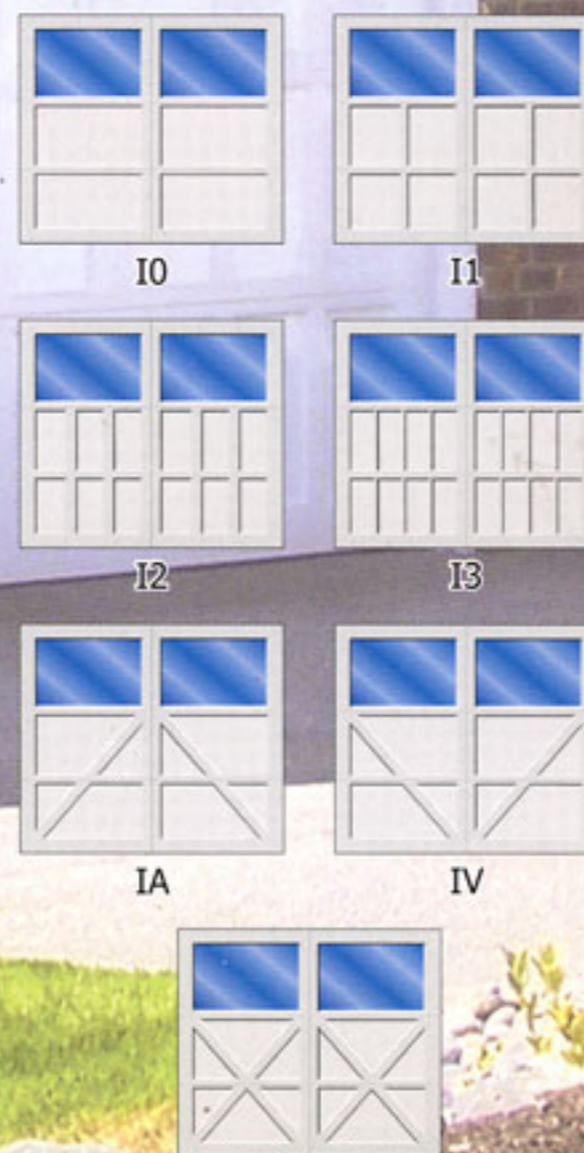

Dozens of Carriage House Designs

In addition to more than two dozen standard designs, there are unlimited custom door designs and glass types available. Section and panel configurations are easily customizable as well. If you can dream it, we can build it!

Infinity Classic has a maximum section size of 32" which offers excellent aesthetic appeal while maintaining smooth door operation because of its lightweight all-aluminum construction.

Window designs are available in 1, 2, 3, 4, 6, 8 and our most distinctive 9-lite configuration.

Infinity window grids and door designs offer incredible definition with sharp, crisp lines that make this door look almost like the millwork of old. In fact, the stile and rail profile is an exact replica of a wood door.

Infinity Classic doors are available in any width and height up to 20' x 14'. Decorative hardware as well as obscure and insulated glass are also available options.

Choose from these stock window designs

Choose from these stock base door design elements

IX