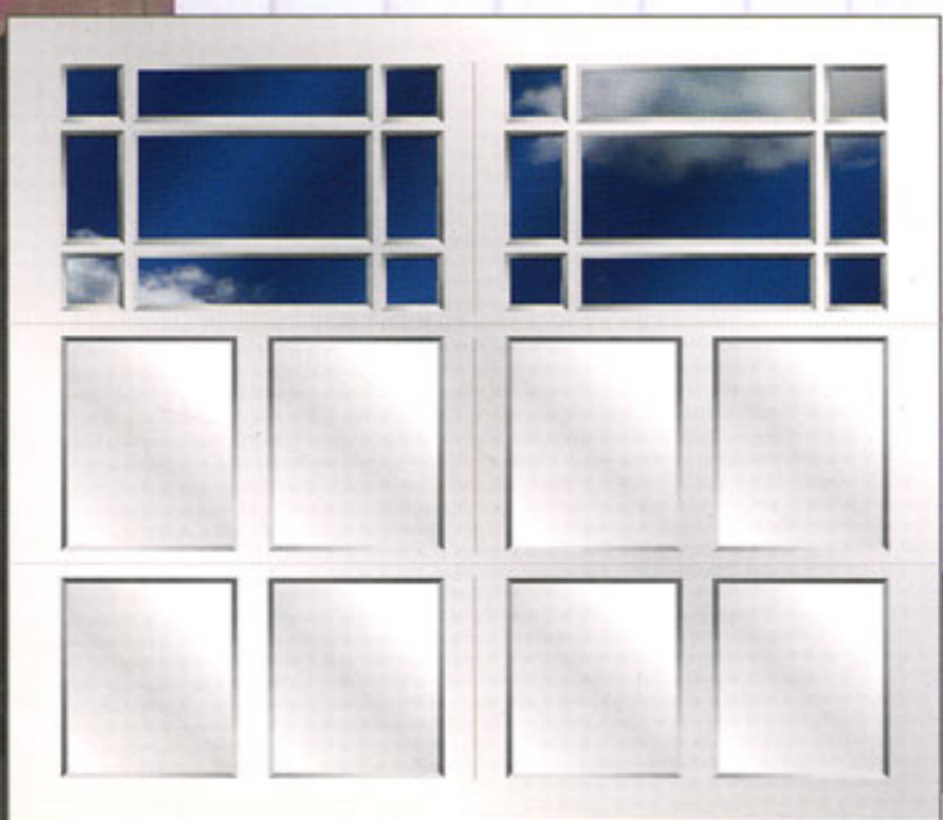

Infinity Classic Model I109S